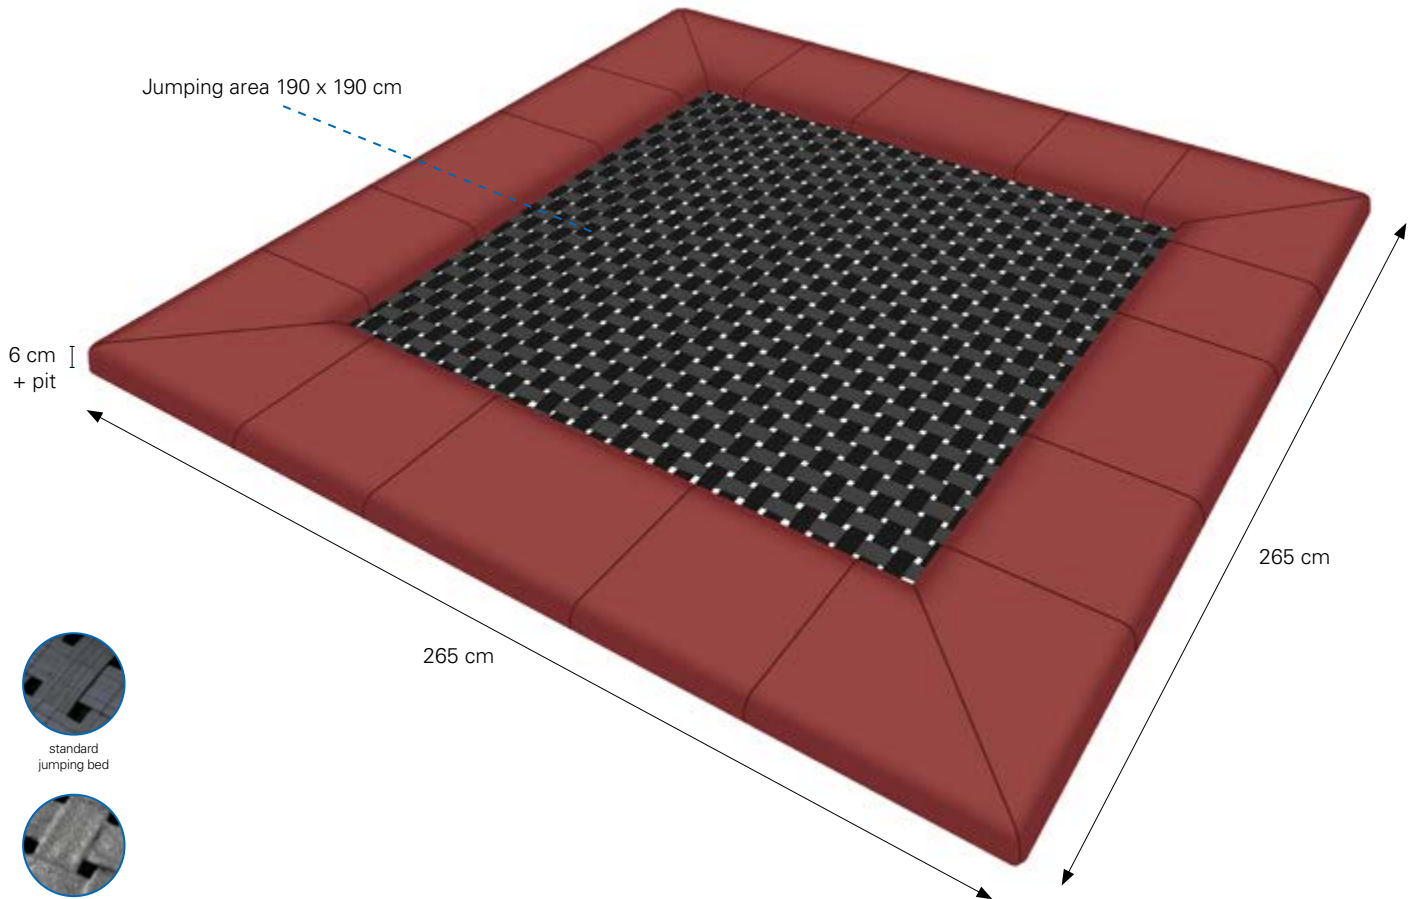

Suitable for playgrounds
according to DIN EN 1176

standard jumping bed

with special coating

rounded edges

All-season use

UV-light resistant

Water-resistant

Cold-resistant

Flame retardant

Vandal-proof

Wheelchair accessible

PRODUCT DETAILS:

- Suitable for unsupervised playground areas
- Frame: 265 x 265 cm made of special steel; hot-dip galvanized
- Jumping bed made of six-times wire-reinforced belt fabric - vandal-proof, 199 x 199 cm
- Alternatively with extra strong covering for jumping bed
- 72 steel springs (length 145 mm, Ø 20 mm)
- With robust screen printing plates
- Impact protection system with rounded edges (optional)
- Wheelchair accessible - safe and smooth entry and exit with attendant due to rounded edges
- Disassembled delivery

ARTICLE NUMBER:

- **97610** Wehrfritz FUN XL "Playground"
- **97610B** Wehrfritz FUN XL "Playground", jumping bed with special coating

Impact protection (optional)

- **E94501** Impact protection system Wehrfritz Fun XL, complete set, red