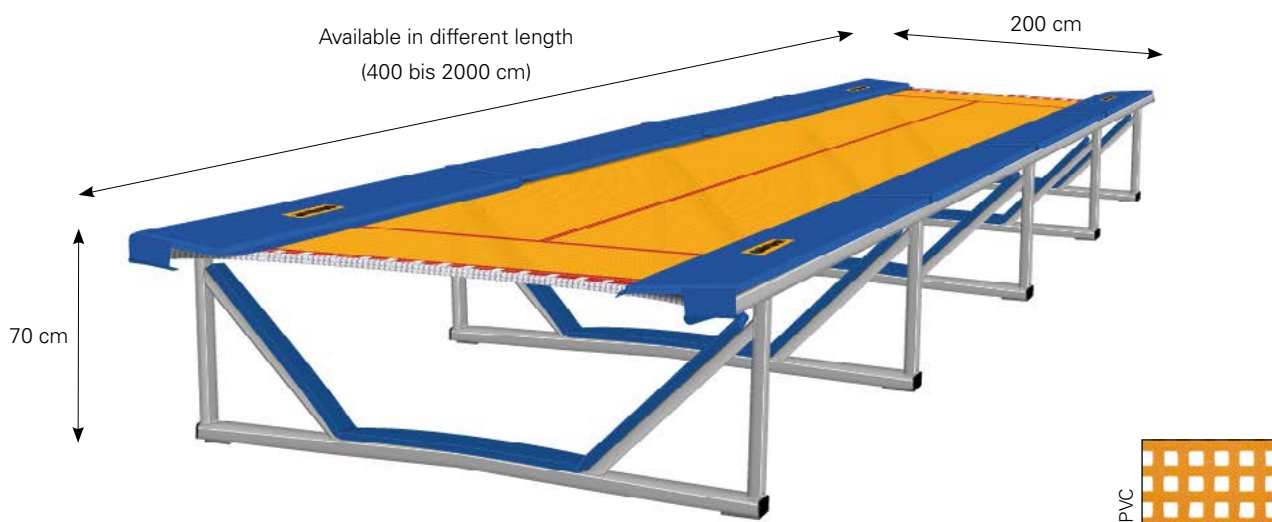

The Trampoline Track "Stationary" 2 is the successor model of the Trampoline Track "Stationary".

PRODUCT DETAILS:

- Improved and very stable frame construction made of rectangular sectional tube; galvanized
- Frame height: 70 cm + 24 mm frame pads
- Shock absorbing and stable frame pads, foam thickness: 24 mm, incl. padding for leg section
- Jumping bed made of PVC-coated synthetics, colour: orange
- Steel springs (length 185 mm, Ø 32 mm)
- Ideal for installation in pits*

ARTICLE NUMBER:

- **88104** TrampolineTrack "Stationary" 2, 400 x 200 x 70 cm*
- **88106** TrampolineTrack "Stationary" 2, 600 x 200 x 70 cm*
- **88108** TrampolineTrack "Stationary" 2, 800 x 200 x 70 cm*
- **88110** TrampolineTrack "Stationary" 2, 1000 x 200 x 70 cm*
- **88112** TrampolineTrack "Stationary" 2, 1200 x 200 x 70 cm*
- **88114** TrampolineTrack "Stationary" 2, 1400 x 200 x 70 cm*
- **88116** TrampolineTrack "Stationary" 2, 1600 x 200 x 70 cm*
- **88118** TrampolineTrack "Stationary" 2, 1800 x 200 x 70 cm*
- **88120** TrampolineTrack "Stationary" 2, 2000 x 200 x 70 cm*

* Dimensional tolerances (important when installing the trampoline track in a pit!):

Length: 0,5% | Width: +/- 2 cm | Height: +/- 1 cm