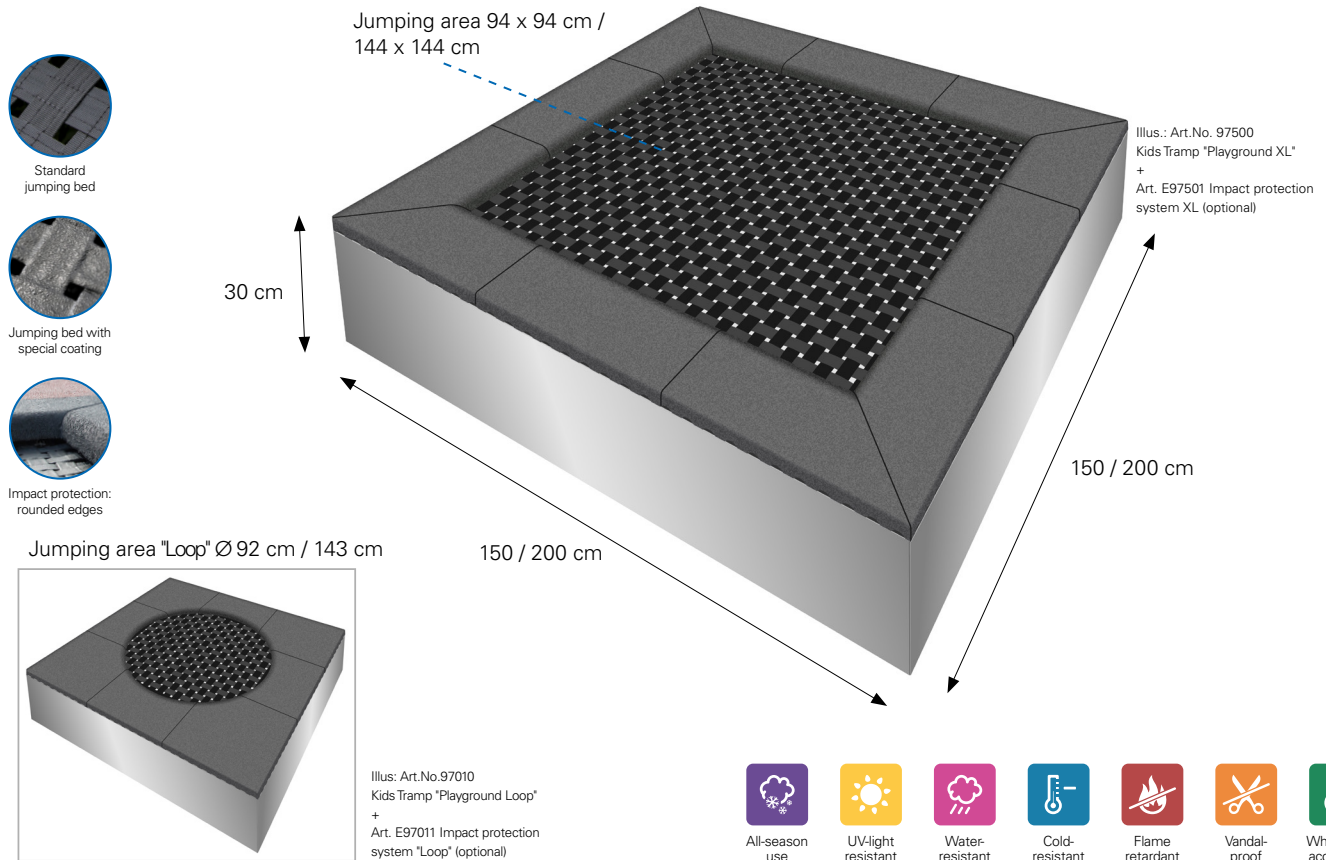

Suitable for playgrounds according to DIN EN 1176

## PRODUCT DETAILS:

- "Playground" suitable for unsupervised playground areas
- Built-in frame 150 x 150 x 30 cm / 200 x 200 x 30 cm made of special steel; hot-dip galvanized
- Jumping bed made of six-times wire-reinforced belt fabric - vandal-resistant, 107 x 107 cm / 156 x 156 cm
- Optional: special coating for jumping bed (more durability)
- 36 / 56 steel springs (length 145 mm, Ø 20 mm)
- Impact protection tiles with rounded edges on the inside (optional). For wet pour surfaces rubber protections bars resp. PlayPro™ rubber protection ring (Loop) recommended!
- Wheelchair accessible - safe and smooth entry and exit with attendant due to rounded edges on impact protection
- Pre-assembled on delivery, easy installation with detailed video-instructions
- Multiple arrangement possible (according to DIN EN 1176)

### Square jumping area

- **97000** Kids Tramp "Playground"; 150 x 150 cm
- **97000B** Kids Tramp "Playground" 150 x 150 cm, jumping bed with special coating
- **97500** Kids Tramp "Playground XL"; 200 x 200 cm
- **97500B** Kids Tramp "Playground XL"; 200 x 200 cm, jumping bed with special coating